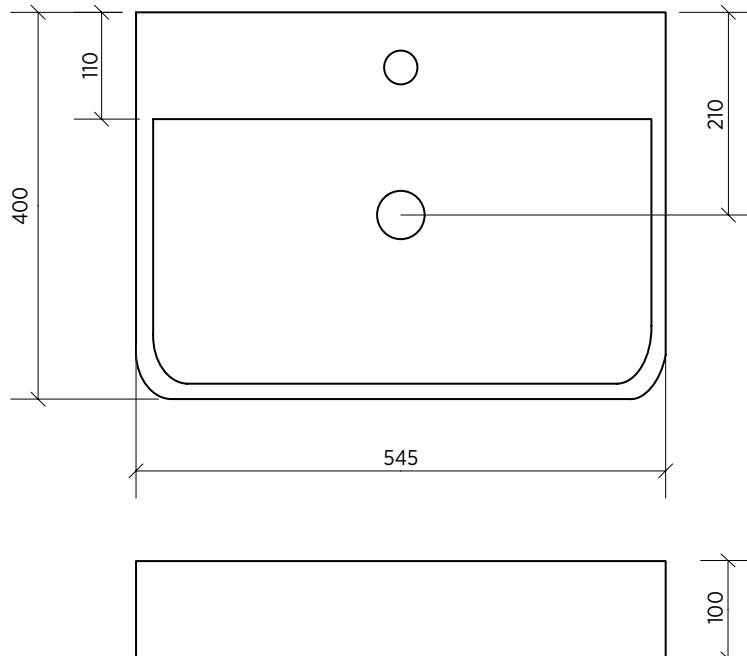

Wall basin or Above counter basin, rectangular

This stylish rectangular basin has fine features and a refined presence. Its softened square lines create a minimalist look.

Important note: Back of basin is NOT glazed.

ORDER CODE	ABOVE COUNTER BASIN
SBC-015	1 taphole
SBC-015-0T	no taphole
SBC-015-3T	3 tapholes

WALL BASIN	
SBC-015-W	1 taphole, with wall kit
SBC-015-W-0T	No taphole, with wall kit
SBC-015-W-3T	3 tapholes, with wall kit

WASTE	Suits standard 32 mm waste with overflow (not supplied).
TRAP	Wall basin can be used with bottle trap, subject to local licensing authorities.
CAPACITY	7.5 litres.
OVERFLOW	Standard with overflow.
MATERIAL	White vitreous china.
GLAZING	Back of basin is NOT glazed.
WALL FIXING	Rear of basin has mounting holes for wall mounting. Use dynabolts or coach bolts to mount basin directly to wall.

Note: Back of basin is unglazed.